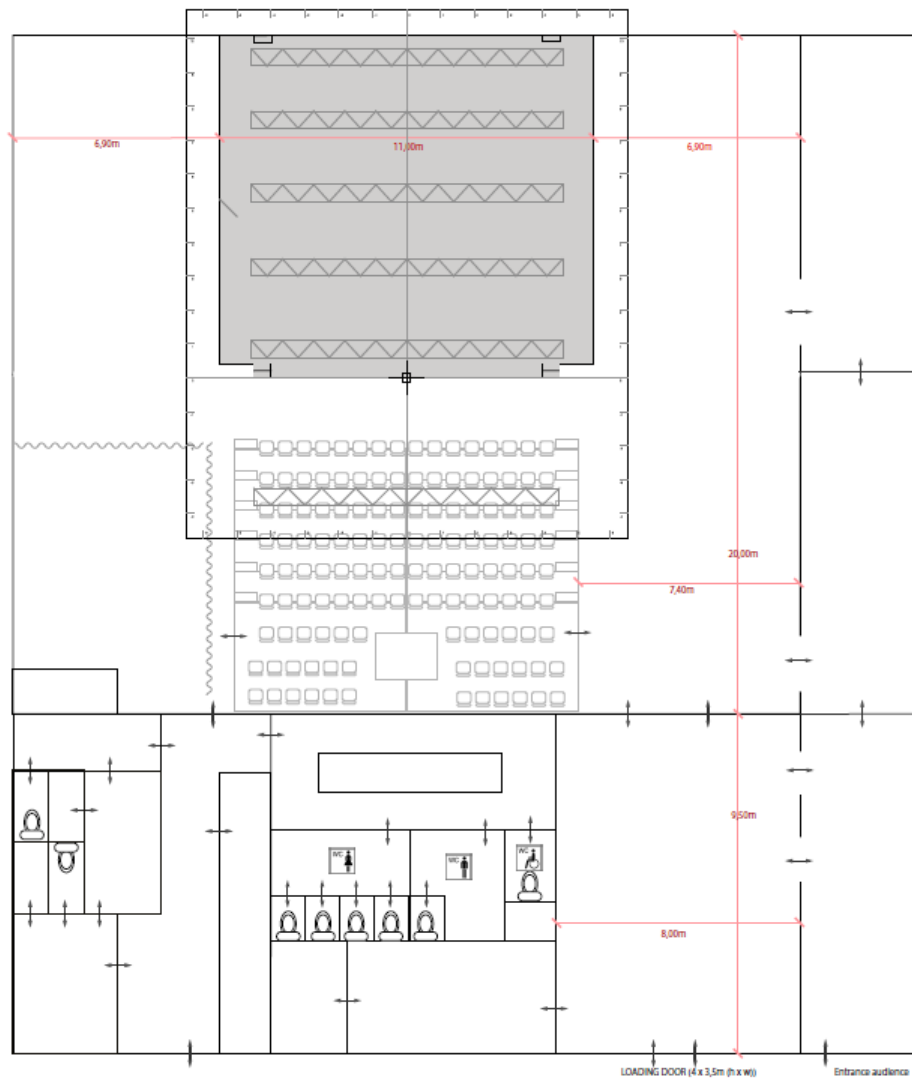

TECHNICAL SPECIFICATIONS

DANSMAKERS

ADRES

Dansmakers Amsterdam (office, theatre and studio Cube)
Gedempt Hamerkanaal 203
1021 KP Amsterdam

T +31 (0)20 68 91 789

E info@dansmakers.nl

GENERAL

Smallest entrance: 3,5m x 4m (W x H)
Distance to stage: 20m
Stage: 11m x 10,23m x 4,5m (W x D X H)
Back Wall: White
Side Wall: White (6m distance to stage)
Curtains: Legs black (on request)
Backdrop black (on request)
Dance vinyl: Standard black
White on request
Audience: 148 seats
FOH: At the top of tribune
Dressing rooms: 2 dressing rooms with shower

4x Mic stands high
3x Mic stands table
15m 8 channels audio multi
4x Stereo DI (Behringer)

LIGHT

Profile: 5x 1kW Pacific 23-50
16x 750W ETC 25-50
PC: 20x 1kW Selecon
Fresnel: 22x 1kW Selecon
PAR64: 17x 1kW Medium black can (narrow available)
5x 1kW Medium silver can
Floodlight: 6x 1kW A-symmetrical
Striplight: 4x 10x 75W

Available power: 3x 125 Amp total. Useable for company's; 1x 125A, 1x 63A and 1x 32A in kitchen.

Dimmers: 50x 2kW

Audience light, shutter and foyer have their own dimmer!

Hard & soft patch possible

8x Light tower 1,6m height max.
15x Floorstands

STAGE PARTS

17 stage parts of 1x2 m

Legs:

5x 30 cm

20x 40 cm

42x 60 cm

19x 90 cm

20x 117 cm