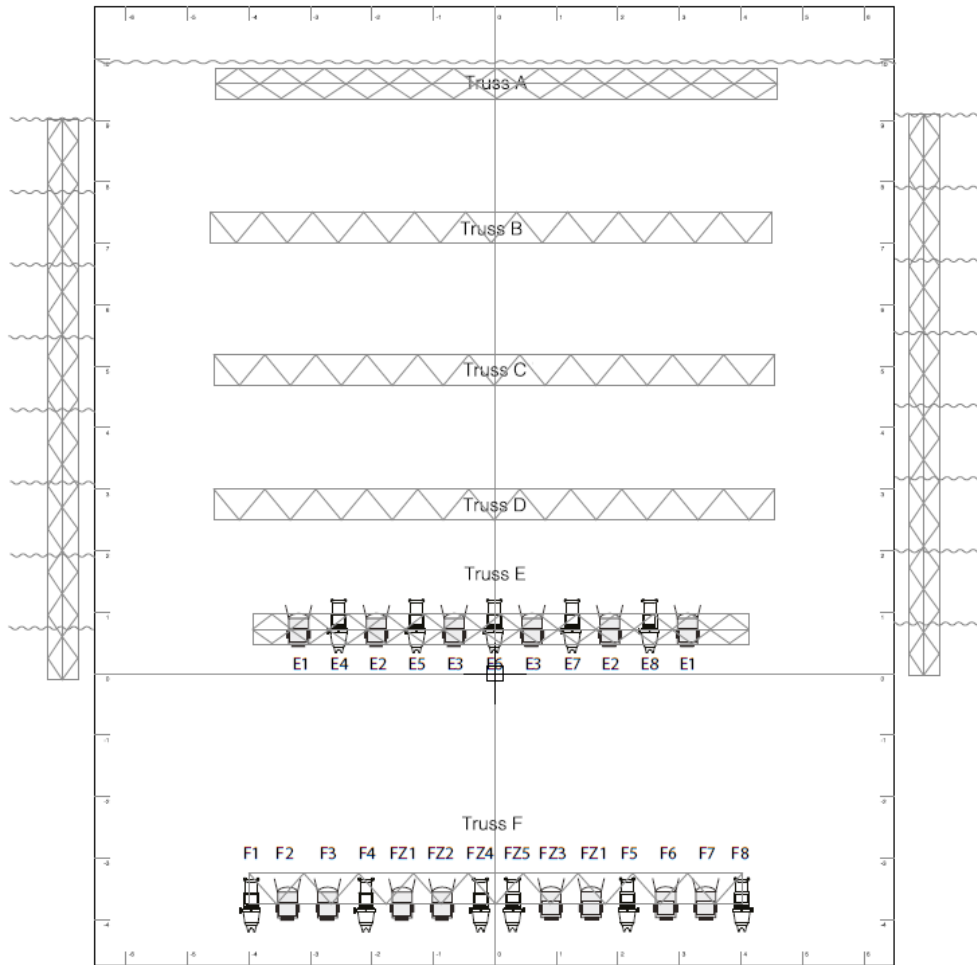

Truss A thru D are movable

FZ6 = Shutter Beamer
FZ7 = vaste spanning beamer
FZ8 = Publiekslicht

	Profil 1Kw
	Fresnell 1Kw
	PC 1Kw
	Par 1Kw CP62Medium
	Par 1Kw CP61 Narrow
	Horizon asymmetrisch